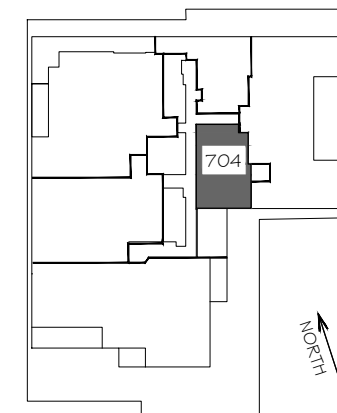

RESIDENCES AT 218

7TH FLOOR KEY

GENERAL NOTES:

1. NOTE

WATERHOUSE
HOME PLANS

LOCATION:
WATERHOUSE
CHARLOTTESVILLE.COM

UNIT FLOOR
PLAN

SHEET NAME:
ISSUE: DESIGN DRAWINGS
DATE: 2/24/20