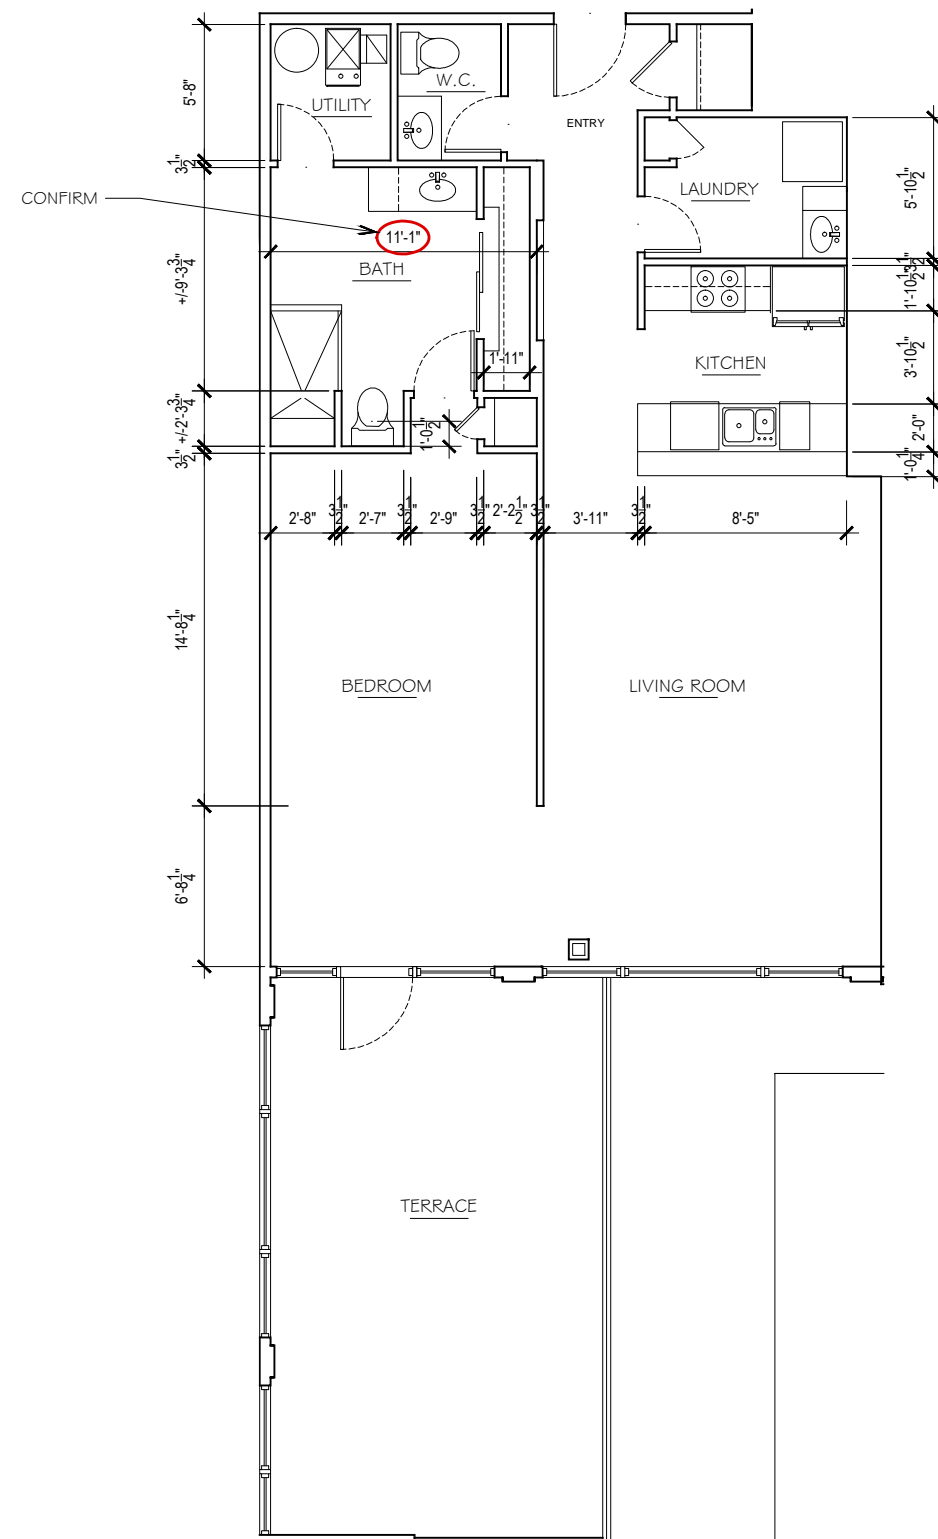

RESIDENCES AT 218

7TH FLOOR KEY

GENERAL NOTES:

1. NOTE

WATERHOUSE
HOME PLANS

LOCATION:
WATERHOUSE
CHARLOTTESVILLE.COM

UNIT FLOOR
PLAN

SHEET NAME:
ISSUE: DESIGN DRAWINGS
DATE: 2/24/20

704

SHEET #: